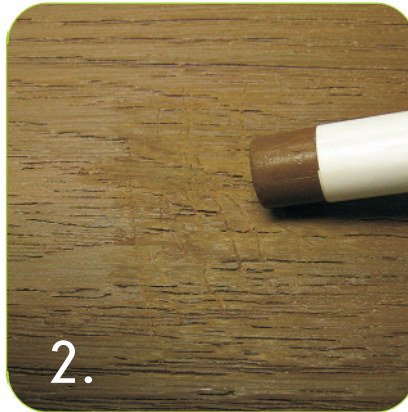

DeScratch

Capped Composite Decking
Repair Kit

NewTechWood is glad to introduce an easy & quick solution

DeScratch Repair Kit

for mending small scratches, splits, nail holes, chips, gouges & damaged edges
in capped composite or natural timber

www.newtechwood.com

Simple & Quick Application

1. Remove any high points using the applicator
2. Rub the wax over the damaged area until level
3. Remove any excess wax using the applicator

Colors and Packing

Teak

Ipe

Walnut

Gray

Back

Standard colors:

Teak, Ipe, Walnut, Gray

Contains per pack:

2 x 10cm Wax Sticks
1 x pcs Applicator

Measurement per pack:

W 8cm x H 16cm x D 2cm
W 3.5' x H 6.3' x D 0.6 inch

Quantity per shipping box: 20 packs/box